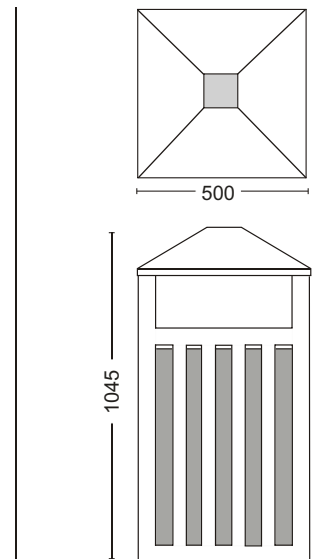

# The Branford Litter bin

Black cage, Black Hood and Green liner

Stainless Steel Cigarette Stubbing plate

The Branford Litter Bin from JRB is an attractive, durable and aesthetic litter solution for any Town or City. Manufactured from heavy gauge galvanized steel and then powder coated ensures it withstands the harshest of weather year after year. Its quality construction and design along with the heavy duty hinges and lock make the Branford virtually vandal proof.

The inner galvanized liner has a capacity of 105 Litres and its sturdy handles make the task of emptying it quick, clean and easy. Another new and unique feature of the bin is the stainless steel cigarette stubbing plate on the canopy. The Branford is also available in different colors.

Black cage, Green Hood and liner

- **Tough construction**
- **105 litre capacity**
- **Cigarette stubbing plate**
- **Vandal and corrosion resistant**
- **Idea for hard-standing**
- **Choice of colours**
- **Durable**